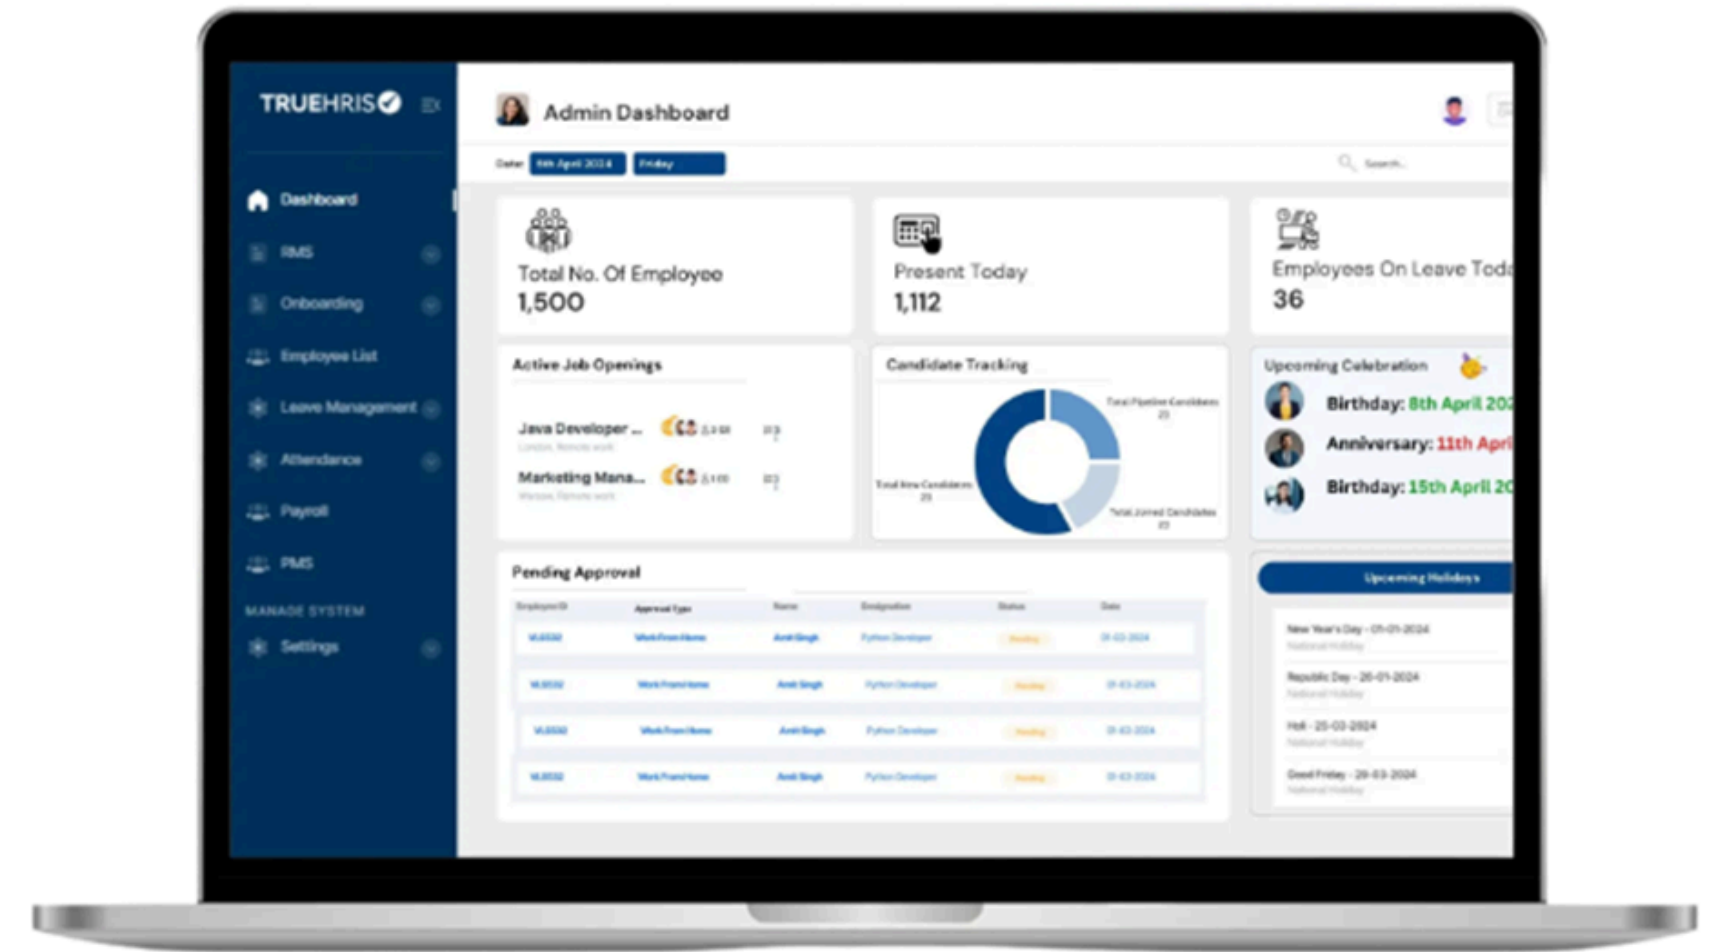

TRUEATS

An ATS Specially Built for Recruitment Firms

CRM

Hiring

Billing

Challenges faced by consulting Firms

No Lead Management

No TAT Calculaton

No Internal Database

Irrelevant Resumes

Manual Reporting

Why Existing ATS Do Not Work ?

Most ATS platforms are designed keeping corporate HR teams in mind, not recruitment agencies that work on speed, volume, and multiple clients. As a result, these systems fail to match real recruiter workflows and day-to-day usage patterns.

**Built for
corporate**

**Too
complex**

**Poor
adoption**

TrueATS Product Features

TrueATS is built specifically to simplify and speed up agency hiring by aligning software workflows with how recruitment teams actually work on the ground, from sourcing to closure.

**Smart
Dashboard**

**AI-Powered
Screening**

**Career Page
Integration**

**Inbuilt
CRM & Invoicing**

**Customizable
Reporting**

**User-Friendly
Interface**

Automate. Optimize. Scale.

**LEAD TO CLIENT
CONVERSION**