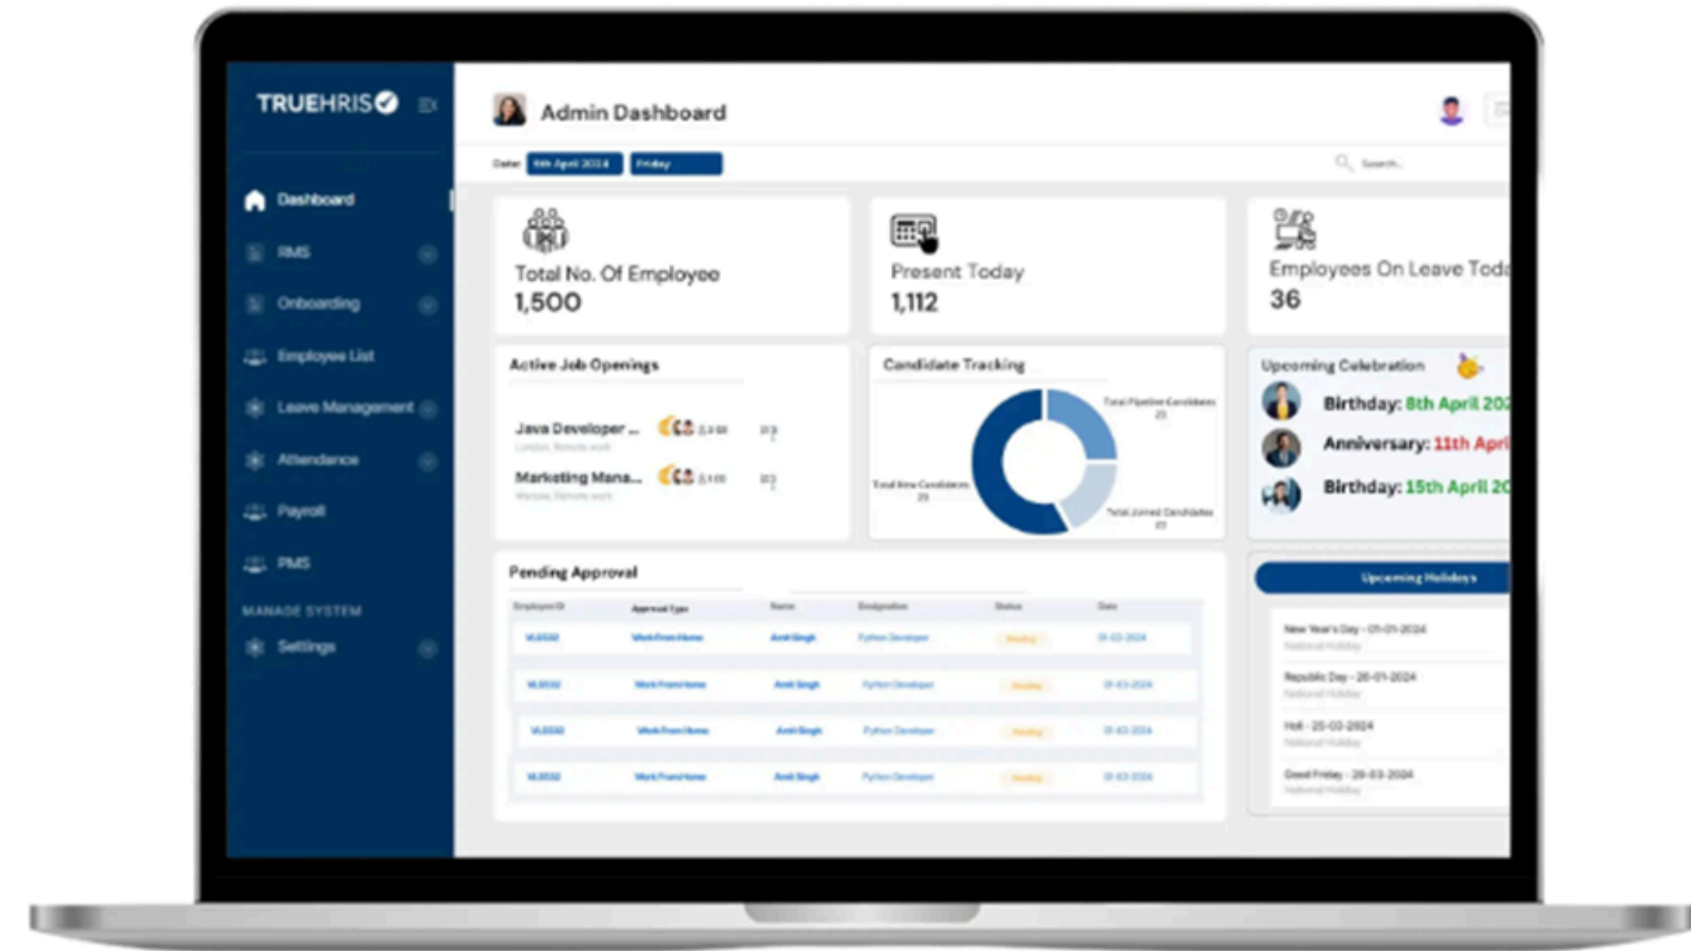

# TRUEHRMS

Specially Built for the Growing Companies

Requisition

Hiring

Onboarding

# Challenges faced by growing companies

No MRF  
Management

No TAT  
Calculaton

No Internal  
Database

Irrelevant  
Resumes

Manual  
Onboarding

# Why Existing RMS Do Not Work ?

Most companies struggle with hiring not because they lack candidates, but because their recruitment systems are not designed for how companies actually hire.

Existing RMS tools look good on paper, but they fail at execution

# TrueRMS Product Features

TrueRMS is built specifically to help companies manage hiring at scale by aligning recruitment workflows with real-world manpower planning, approvals, and position-level closures.